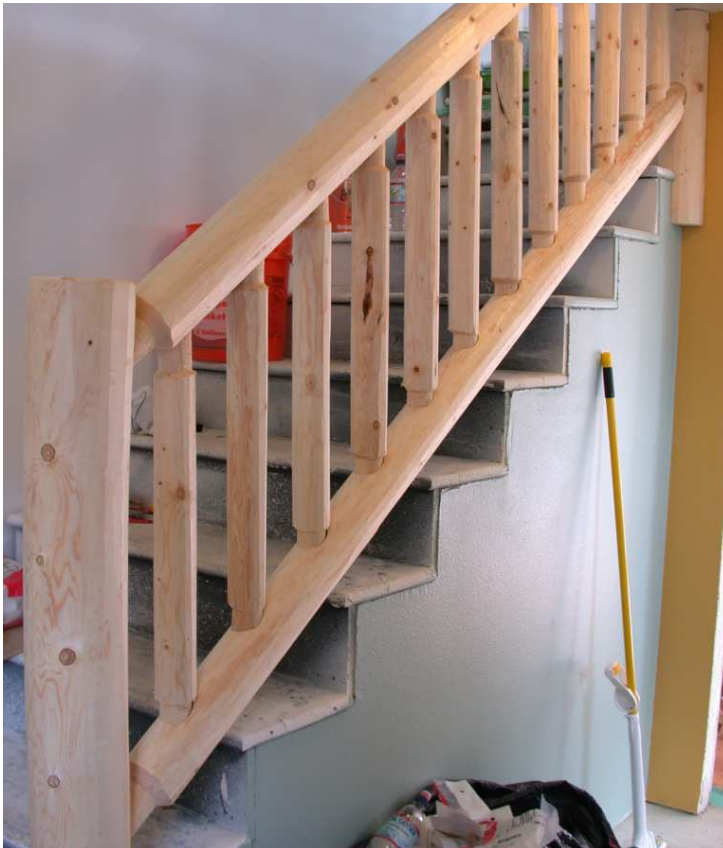

Creasey Railing Systems

Railings & Accessories By Creasey Log Homes

(above) Classic Cedar Flat Rail

(below & above right) Classic Cedar Stair Rail

CLH CLASSIC RAILING

Classic Railings feature:

- 5-1/2" diameter posts
- 4" top & bottom rails
- and 2-1/2" pickets.

*Posts may be upsized at an additional fee
(upsized not available with Juniper).*

All exterior railings available in Pine (not recommended), Cedar (limited availability), and Juniper (highest durability). Availability of all material is subject to change.

Visa/MC accepted. 3% surcharge.

Creasey Railing Systems

Railings & Accessories By Creasey Log Homes

(above & below) Classic Pine Stair Rail

CLASSIC INTERIOR RAILING

Quoted in LodgePole Pine.

- All wood surfaces are unfinished.
- Members maintain relatively constant sizing although slight sizing variation is possible.

Visa/MC accepted. 3% surcharge.

(below) Classic Pine Flat Rail

Creasey Railing Systems

Railings & Accessories By Creasey Log Homes

(above) Flat Cable Rail w/ Cedar

CLH CABLE RAILING

Cable Railings feature:

- 5-1/2" diameter posts
- 4" top & bottom rails
- and SS aircraft cable.